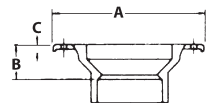

PART NO. 800 & 800K
Closet Flange

SIZE	HUB END		
	A	B	C
4 x 3	7	1¼	7/16
4 x 4 \diamond	7	1¼	7/16

PART NO. 801
Closet Flange, Reducing

SIZE	SPIGOT			
	A	B	C	D
4 x 3	7	2¾	1 ²¹ / ₃₂	7/16

PART NO. PVC 810K
Closet Flange, Adjustable with Plastic Ring

SIZE	HUB END		
	A	B	C
4 x 3	7	1/8	7/16

PART NO. ABS 811P*
Closet Flange, Adjustable with Plastic Ring

SIZE	HUB END		
	A	B	C
4 x 3	7	1/8	7/16
4 x 4	7	1/8	7/16

PART NO. 811
Closet Flange, Adjustable with Metal Ring

SIZE	HUB END		
	A	B	C
4 x 3	7	1¼	¼
4 x 4	7	1/8	¼

\diamond 800K, 4"x4" not available in ABS

* Available in ABS only

Note: Shading indicates available in PVC only.