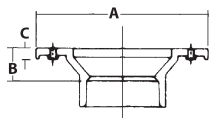

PART NO. 800 & 800K
Closet Flange

SIZE	HUB END		
	A	B	C
4 x 3	7	1¼	7/16
4 x 4 \diamond	7	1¼	7/16

PART NO. 801
Closet Flange, Reducing

SIZE	SPIGOT			
	A	B	C	D
4 x 3	7	2¾	1 ²¹ / ₃₂	7/16

PART NO. PVC 810K
Closet Flange, Adjustable with Plastic Ring

SIZE	HUB END		
	A	B	C
4 x 3	7	1/8	7/16

PART NO. ABS 811P*
Closet Flange, Adjustable with Plastic Ring

SIZE	HUB END		
	A	B	C
4 x 3	7	1/8	7/16
4 x 4	7	1/8	7/16

PART NO. 811
Closet Flange, Adjustable with Metal Ring

SIZE	HUB END		
	A	B	C
4 x 3	7	1¼	¼
4 x 4	7	1/8	¼

\diamond 800K, 4"x4" not available in ABS

* Available in ABS only

Note: Shading indicates available in PVC only.