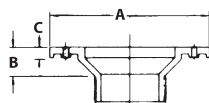

PART NO. 800 & 800K
Closet Flange

SIZE	HUB END		
	A	B	C
4 x 3	7	1¼	7/16
4 x 4 \diamond	7	1¼	7/16

PART NO. 801
Closet Flange, Reducing

SIZE	SPIGOT			
	A	B	C	D
4 x 3	7	2¾	1 ²¹ / ₃₂	7/16

PART NO. PVC 810K
Closet Flange, Adjustable with Plastic Ring

SIZE	HUB END		
	A	B	C
4 x 3	7	1/8	7/16

PART NO. ABS 811P*
Closet Flange, Adjustable with Plastic Ring

SIZE	HUB END		
	A	B	C
4 x 3	7	1/8	7/16
4 x 4	7	1/8	7/16

PART NO. 811
Closet Flange, Adjustable with Metal Ring

SIZE	HUB END		
	A	B	C
4 x 3	7	1¼	¼
4 x 4	7	1/8	¼

\diamond 800K, 4"x4" not available in ABS

* Available in ABS only

Note: Shading indicates available in PVC only.