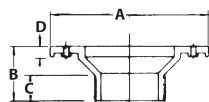

PART NO. 800 & 800K
Closet Flange

SIZE	HUB END		
	A	B	C
4 x 3	7	1¼	7/16
4 x 4 \diamond	7	1¼	7/16

PART NO. 801
Closet Flange, Reducing

SIZE	SPIGOT			
	A	B	C	D
4 x 3	7	2¾	1 ²¹ / ₃₂	7/16

PART NO. PVC 810K
Closet Flange, Adjustable with Plastic Ring

SIZE	HUB END		
	A	B	C
4 x 3	7	1/8	7/16

PART NO. ABS 811P*
Closet Flange, Adjustable with Plastic Ring

SIZE	HUB END		
	A	B	C
4 x 3	7	1/8	7/16
4 x 4	7	1/8	7/16

PART NO. 811
Closet Flange, Adjustable with Metal Ring

SIZE	HUB END		
	A	B	C
4 x 3	7	1¼	¼
4 x 4	7	1/8	¼

\diamond 800K, 4"x4" not available in ABS

* Available in ABS only

Note: Shading indicates available in PVC only.